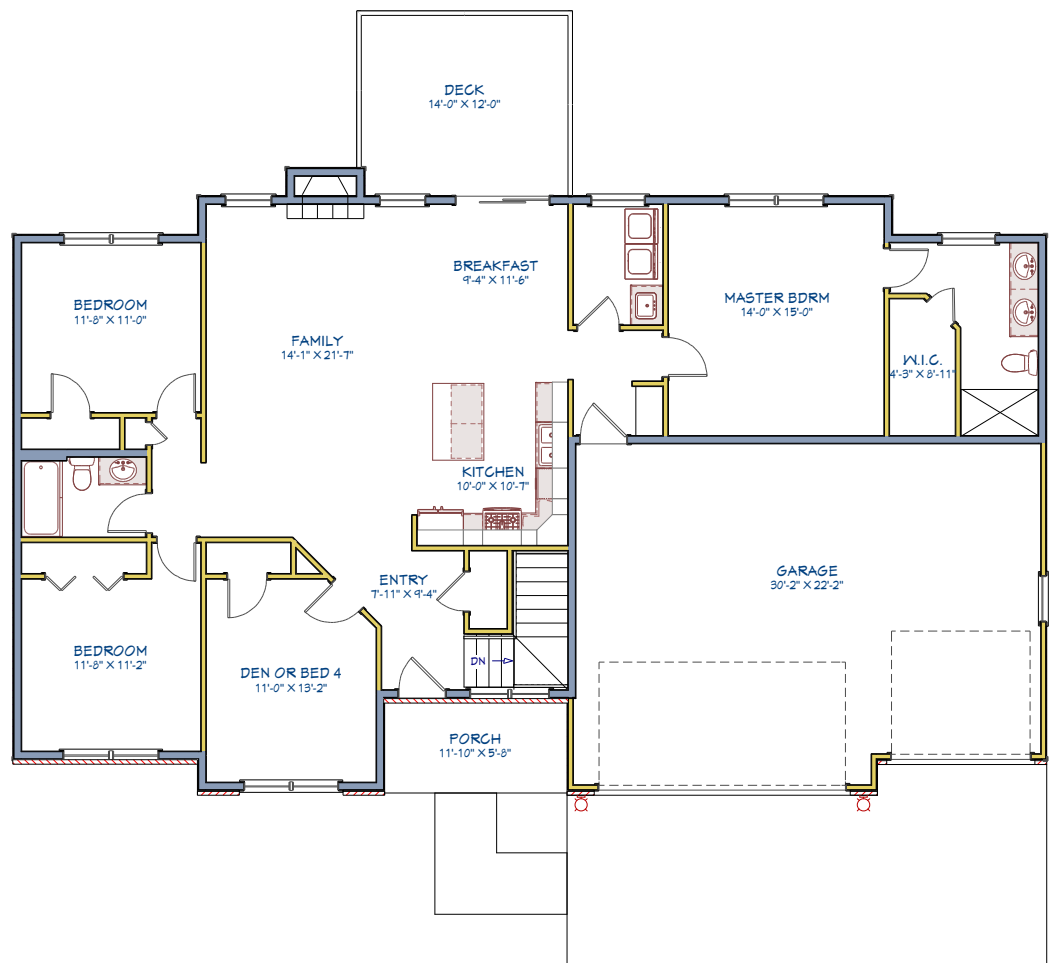

The Deluxe

Total Living: 1740 s.f.

Standard Features:

- Open Kitchen w/ Granite Tops
- Quality Cabinets
- Many Cabinet Styles & Colors
- 9 Ft Ceilings
- 18 x 18 Tile Floors
- Upgraded Carpet & Pad
- Tall Painted Base & Casing
- 6 Panel Doors
- Gas Fireplace
- Engineered Wood Flooring
- First Floor Laundry w/ Tile
- Large Master w/ Walk-in Closet
- Master Bath w/ Tile Floor
- Nickel or Bronze Fixtures & Levers
- 2 x 6 Exterior Walls
- R21 Exterior Insulation
- Architectural Roof Shingles
- R49 Attic Insulation
- Jeld-Wen Vinyl Windows
- Low-E Window Glazing
- Full Basement w/ Egress Window
- 90+ Furnace w/ Central Air
- Maintenance Free Siding
- Double Lifetime Siding Warranty
- Three Vehicle Garage
- Brick or Stone Fronts
- Asphalt Driveway
- Concrete Sidewalk

Options:

- Vaulted Ceilings
- Coffered Ceilings
- Wood Flooring
- Full Walkout Lots
- Partial Exposure Lots
- Finished Lower Level
- Many More Options

* All Dimensions are Approximate *

Note: All elevations are representative only and subject to change without notice. Consult an Ambassador Homes representative for details.